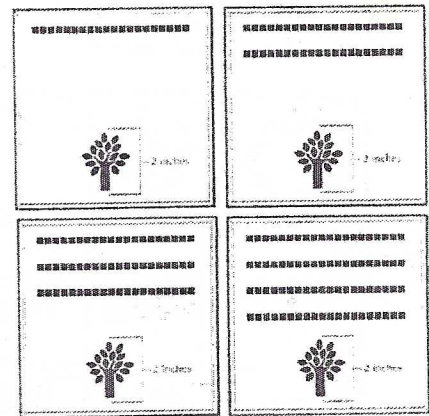

Brick Markers USA, Inc. Standard Layouts

For overall consistency and beauty to your project, clipart remains stationary regardless of how many lines used.

4x8 Layout #1

Artwork layout for free clipart -

ALL IMAGES EXCEPT FOR: 1C, 2C, 3C, 4C, 5C, 5SB, 8SB, 9SB, 12SB, 13SB, 14SB, 15SB, 16SB, 17SB, 19SB, 20SB, 21SB, 22SB, 23SB, 24SB, 26SB, 30SB, 1ZOO-22ZOO (ALL ZOO CLIPART)

Number of characters is 20 per line, including spaces and punctuation. Logo height equals 1 1/2 inches. Clipart can also be placed on top, middle or bottom line if preferred.

4x8 Layout #2

Artwork layout for free clipart -

ALL IMAGES EXCEPT FOR: 2SB, 7SB, 9AN, 10A, 13B, 15SP, 28SB

Number of characters is 12 per line, including spaces and punctuation. Logo height equals 2 inches.

8x8 Layout #3

Artwork layout for free clipart -

ALL IMAGES APPLY TO THIS LAYOUT. All images can be used and are positioned at the bottom or top of the brick.

Number of characters is 20 per line, including spaces and punctuation. Logo height equals 2 inches.