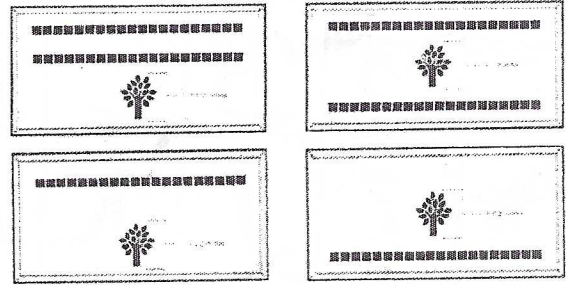

Brick Markers USA, Inc. Standard Layouts

For overall consistency and beauty to your project, clipart remains stationary regardless of how many lines used.

4x8 Layout #1

Artwork layout for free clipart -

ALL IMAGES EXCEPT FOR: 1C, 2C, 3C, 4C, 5C, 5SB, 8SB, 9SB, 12SB, 13SB, 14SB, 15SB, 16SB, 17SB, 19SB, 20SB, 21SB, 22SB, 23SB, 24SB, 26SB, 30SB, 1ZOO-22ZOO (ALL ZOO CLIPART)

Number of characters is 20 per line, including spaces and punctuation. Logo height equals 1 1/2 inches. Clipart can also be placed on top, middle or bottom line if preferred.

4x8 Layout #2

Artwork layout for free clipart -

ALL IMAGES EXCEPT FOR: 2SB, 7SB, 9AN, 10A, 13B, 15SP, 28SB

Number of characters is 12 per line, including spaces and punctuation. Logo height equals 2 inches.

8x8 Layout #3

Artwork layout for free clipart -